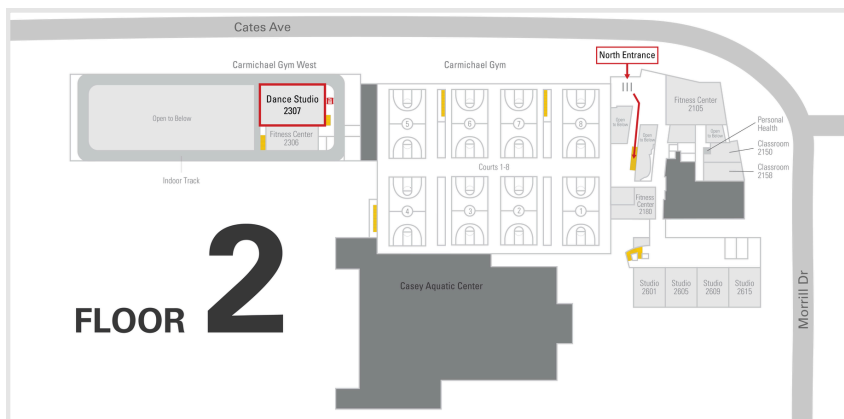

DIRECTIONS TO STUDIO 2307

FROM THE NORTH ENTRANCE

1

Enter through the North Entrance across from Talley Student Union.

You will be entering on the second floor of the facility.

2

Take the stairs or elevator down to the first floor and walk west past the locker rooms to Carmichael Gym West.

Take the Carmichael Gym West stairs or elevator up to the second level.

3

Dance Studio 2307 will be on your right.

DIRECTIONS TO STUDIO 2307

FROM THE WEST ENTRANCE

1

Enter through the Carmichael Gym West entrance located off of Cates Avenue across from Alexander Residence Hall.

You will be entering on the third floor of the building, and will need to take the stairs/elevator down to the second level.

2

Dance Studio 2307 will be on your right.