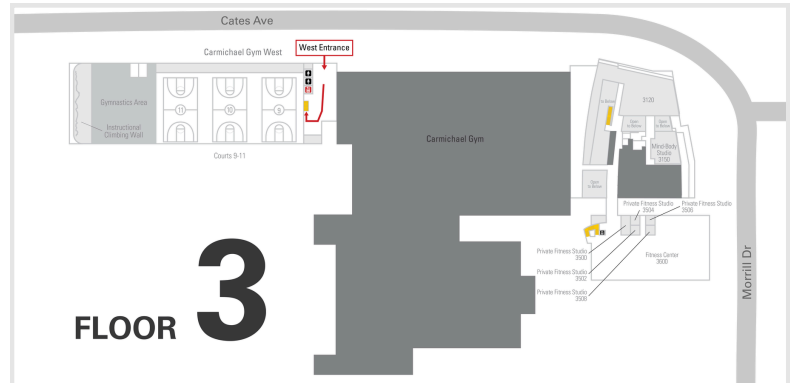

DIRECTIONS TO STUDIO 2307

FROM THE NORTH ENTRANCE

1

Enter through the North Entrance across from Talley Student Union.

You will be entering on the second floor of the facility.

2

Take the stairs or elevator down to the first floor and walk west past the locker rooms to Carmichael Gym West.

Take the Carmichael Gym West stairs or elevator up to the second level.

3

Dance Studio 2307 will be on your right.

DIRECTIONS TO STUDIO 2307

FROM THE WEST ENTRANCE

1

Enter through the Carmichael Gym West entrance located off of Cates Avenue across from Alexander Residence Hall.

You will be entering on the third floor of the building, and will need to take the stairs/elevator down to the second level.

2

Dance Studio 2307 will be on your right.