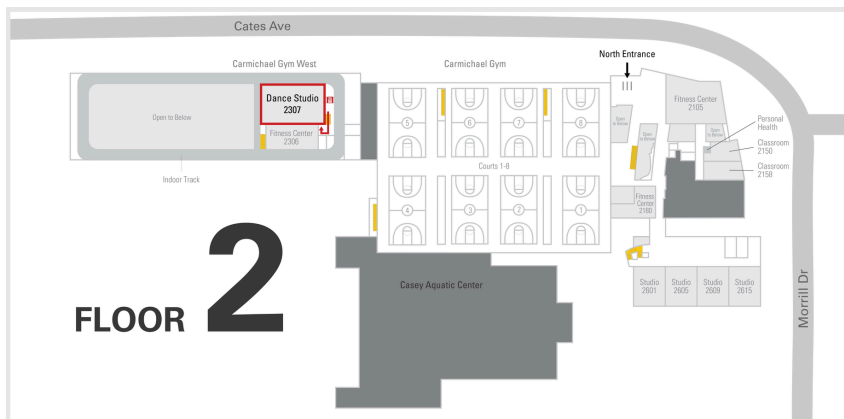

DIRECTIONS TO STUDIO 2307

FROM THE NORTH ENTRANCE

1

Enter through the North Entrance across from Talley Student Union.

You will be entering on the second floor of the facility.

2

Take the stairs or elevator down to the first floor and walk west past the locker rooms to Carmichael Gym West.

Take the Carmichael Gym West stairs or elevator up to the second level.

3

Dance Studio 2307 will be on your right.

DIRECTIONS TO STUDIO 2307

FROM THE WEST ENTRANCE

1

Enter through the Carmichael Gym West entrance located off of Cates Avenue across from Alexander Residence Hall.

You will be entering on the third floor of the building, and will need to take the stairs/elevator down to the second level.

2

Dance Studio 2307 will be on your right.