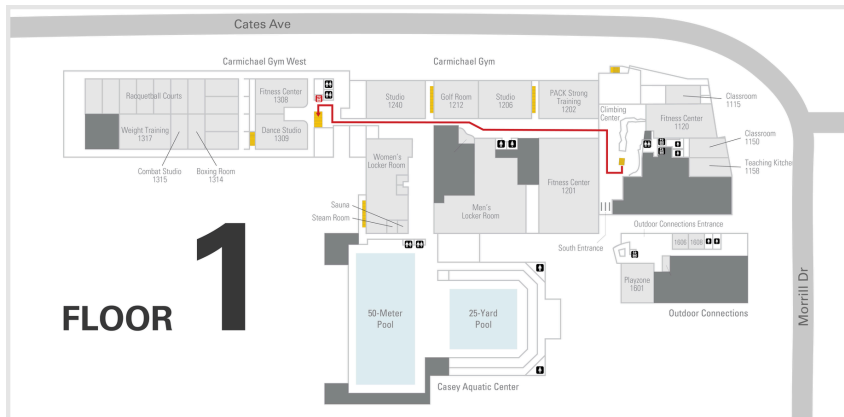

DIRECTIONS TO STUDIO 2307

FROM THE NORTH ENTRANCE

1

Enter through the North Entrance across from Talley Student Union.

You will be entering on the second floor of the facility.

2

Take the stairs or elevator down to the first floor and walk west past the locker rooms to Carmichael Gym West.

Take the Carmichael Gym West stairs or elevator up to the second level.

3

Dance Studio 2307 will be on your right.

DIRECTIONS TO STUDIO 2307

FROM THE WEST ENTRANCE

1

Enter through the Carmichael Gym West entrance located off of Cates Avenue across from Alexander Residence Hall.

You will be entering on the third floor of the building, and will need to take the stairs/elevator down to the second level.

2

Dance Studio 2307 will be on your right.